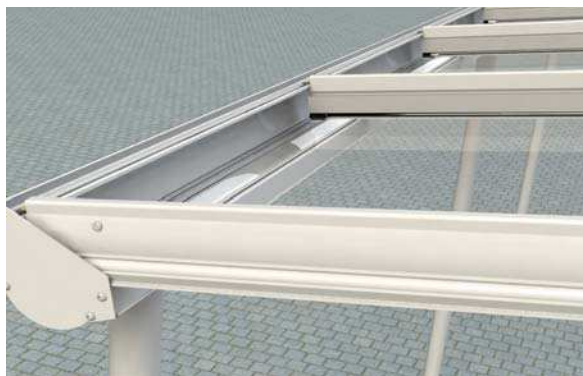

The Pergola can also be used as a carport and its innovative curved beam functions as an ingenious guttering system, whilst delivering beautiful aesthetics in a structurally superior design.

This fusion of engineering excellence with contemporary design is reinforced by the aluminium posts being part of the immensely robust structure, whilst also fulfilling the function of a rainwater downpipe to drain water away from the building.

The Ultraframe Pergola is glazed with 6mm or 10mm* glass which delivers the outdoor feel of the classic pergola style, whilst protecting from the rain.

The Pergola is available in 9 sizes and two distinctive colours: White or Textured Grey

Curved beam & end stop detail

Combined support post/
rainwater pipe

Glazing detail

Curved beam / integrated gutter

Wall Plate

Specification details

*10mm glass is used in 0.8KN/m² snow load areas.

Pergola size / number of posts