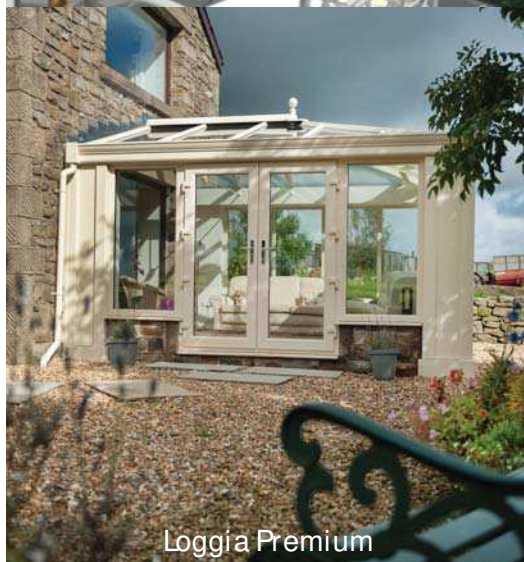

Loggia Prestige