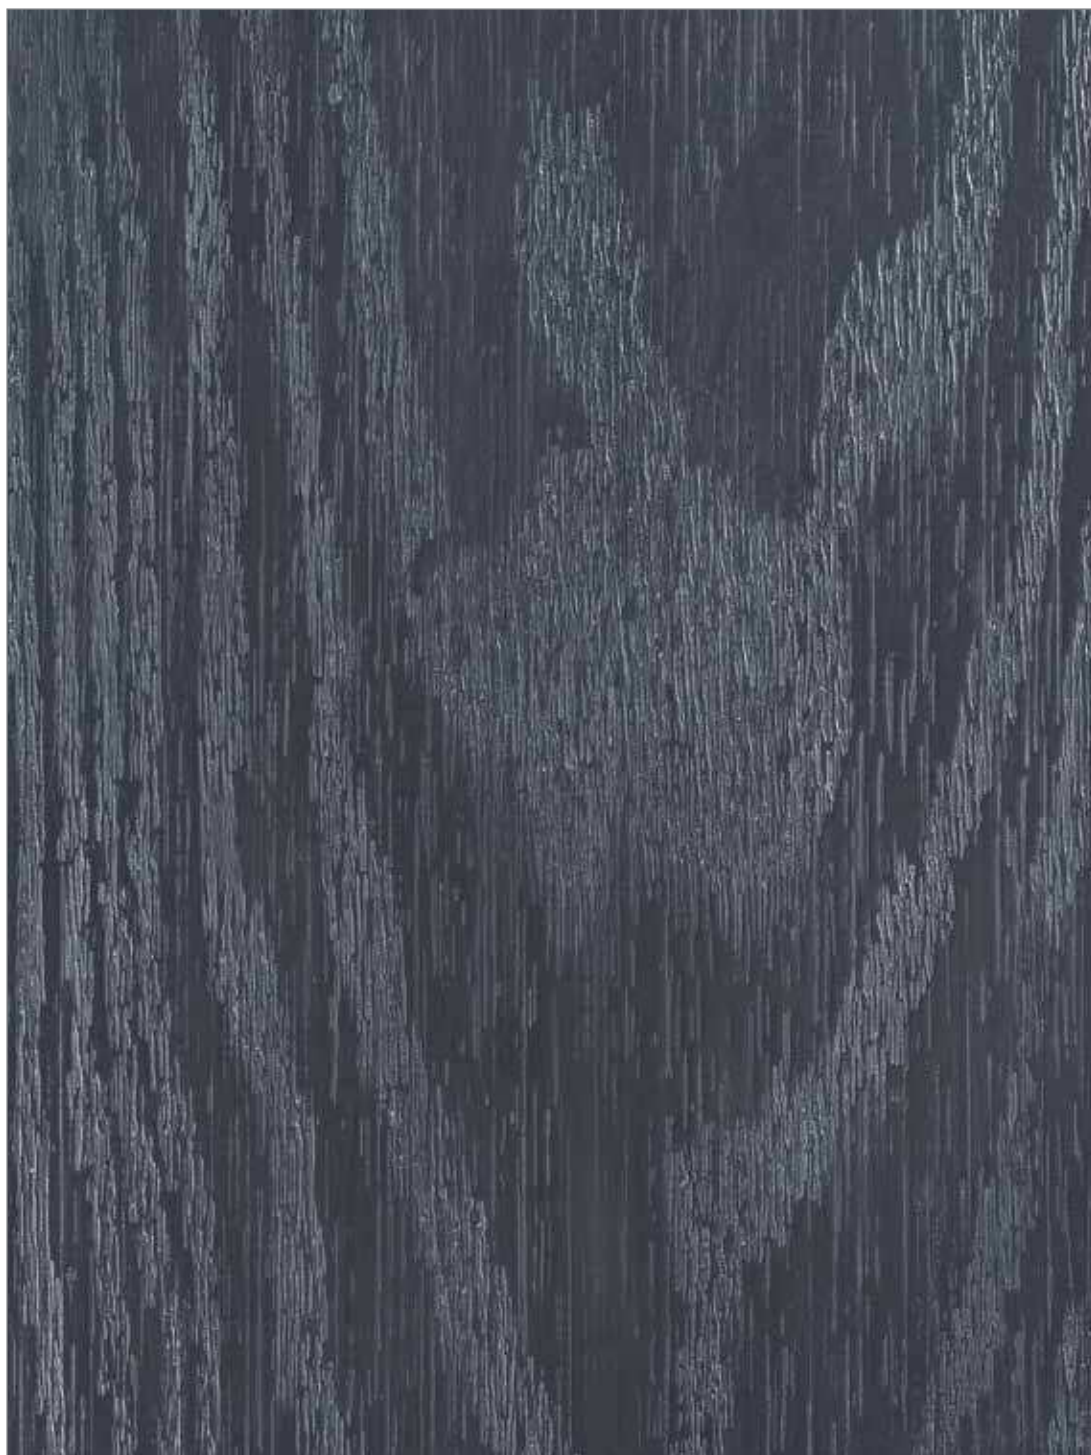

# door-stop colour guide

INTERNATIONAL

Red

Black

Chartwell

Grey

Duck Egg Blue

Black Brown

## Frame Colours

White

Whitegrain

Mahogany

Cherrywood

Oak

Brown-black

Chartwell